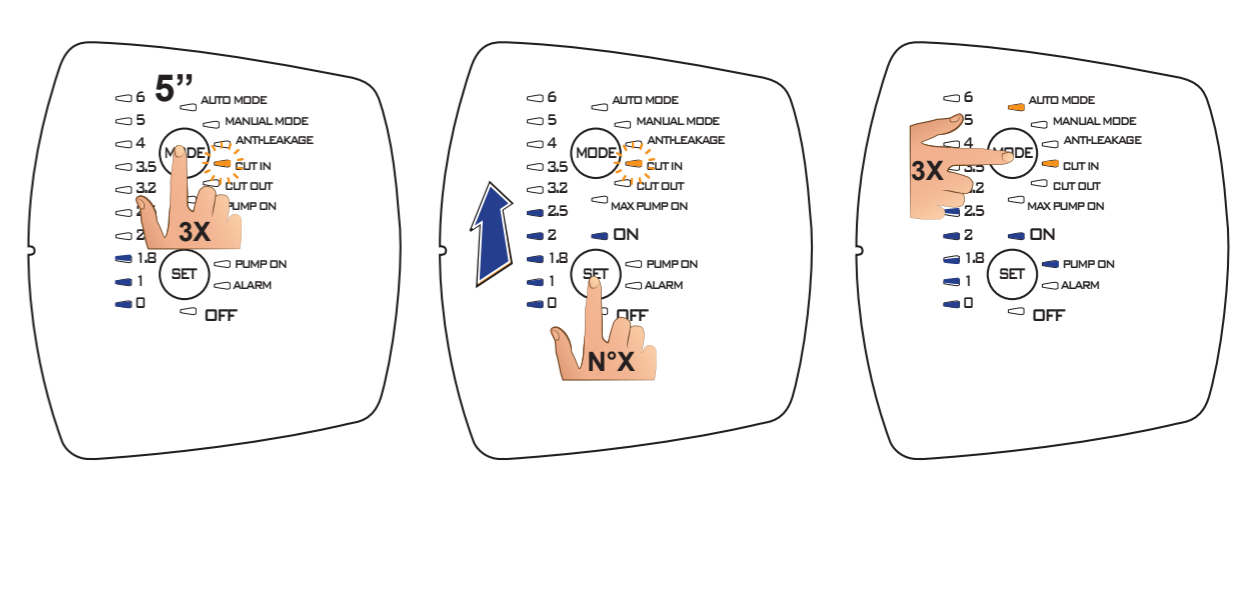

6

7

**OPENING**

### CUT IN default= 1.8 bar