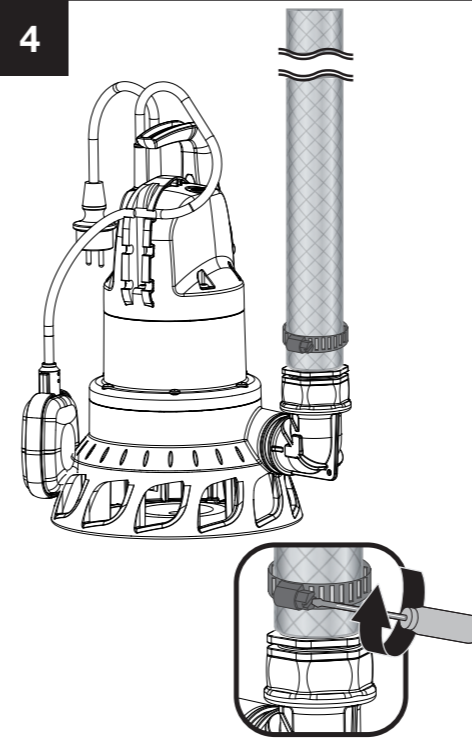

**QUICK GUIDE**

BRAND	MODEL	CE
Code 60171893.	Made in China	
Ser.No. 11517000003	1-230V 50 Hz	
P:1000W P:700 W	INS.CL.F	
In 4.2 A 12.5µF/450V	TF max 35°C	
IP X8 Qmax 260 l/min Hmax 12m	7 m	

**INSTALLATION**