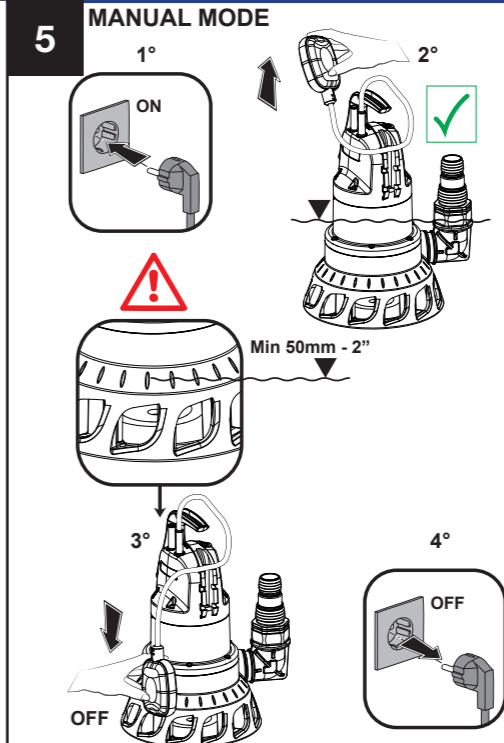

**QUICK GUIDE**

BRAND	MODEL	CE
Code 60171893.	Made in China	
Ser.No. 11517000003	1-230V 50 Hz	
P:1000W P:700 W	INS.CL.F	
In 4.2 A 12.5µF/450V	TF max 35°C	
IP X8 Qmax 260 l/min Hmax 12m	7 m	

**INSTALLATION**