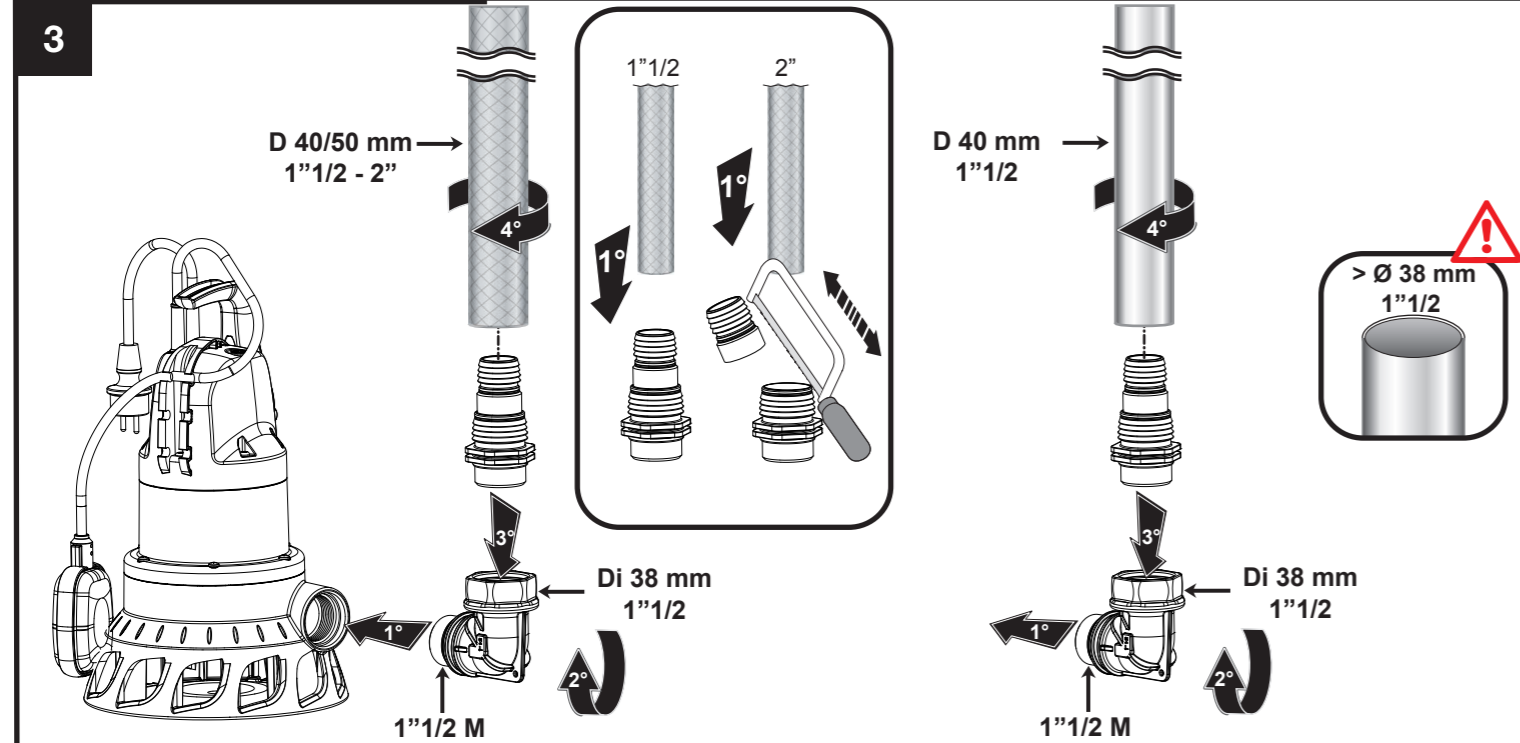

**QUICK GUIDE**

BRAND	MODEL	CE
Code 60171893.	Made in China	
Ser.No. 11517000003	1-230V 50 Hz	
P:1000W P:700 W	INS.CL.F	
In 4.2 A 12.5µF/450V	TF max 35°C	
IP X8 Qmax 260 l/min Hmax 12m	7 m	

**INSTALLATION**