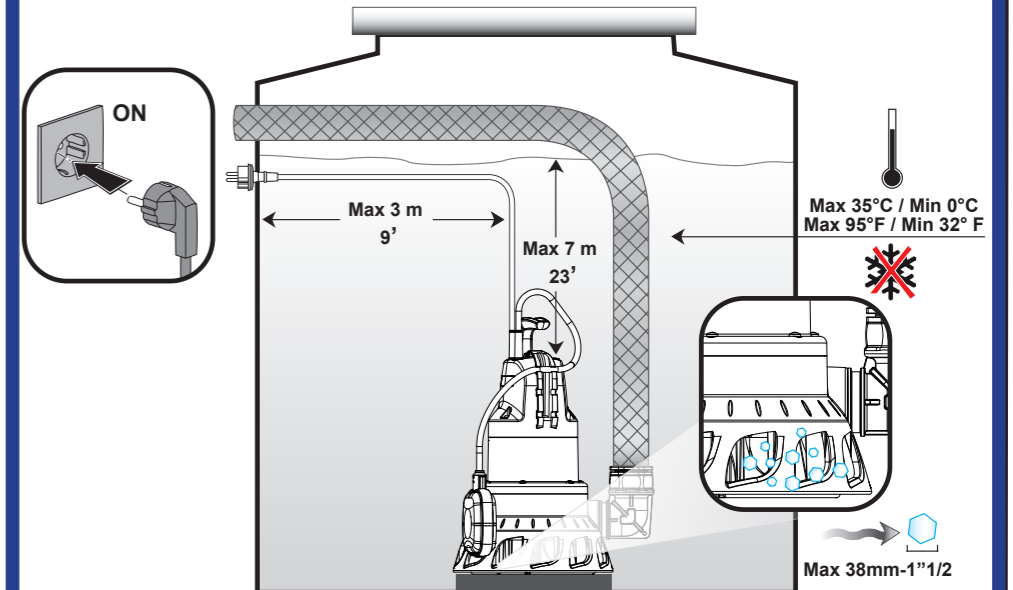

**QUICK GUIDE**

BRAND	MODEL	CE
Code 60171893.	Made in China	
Ser.No. 11517000003	1-230V 50 Hz	
P:1000W P:700 W	INS.CL.F	
In 4.2 A 12.5µF/450V	TF max 35°C	
IP X8 Qmax 260 l/min Hmax 12m	7 m	

**INSTALLATION**