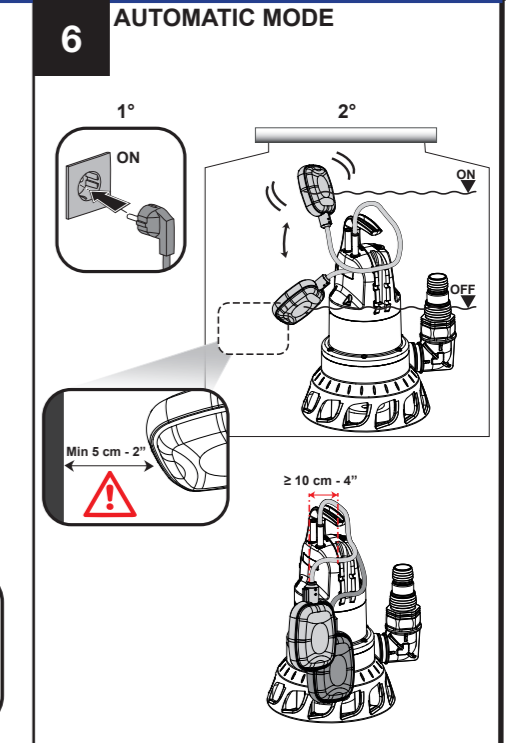

**QUICK GUIDE**

BRAND	MODEL	CE
Code 60171893.	Made in China	
Ser.No. 11517000003	1-230V 50 Hz	
P:1000W P:700 W	INS.CL.F	
In 4.2 A 12.5µF/450V	TF max 35°C	
IP X8 Qmax 260 l/min Hmax 12m	7 m	

**INSTALLATION**