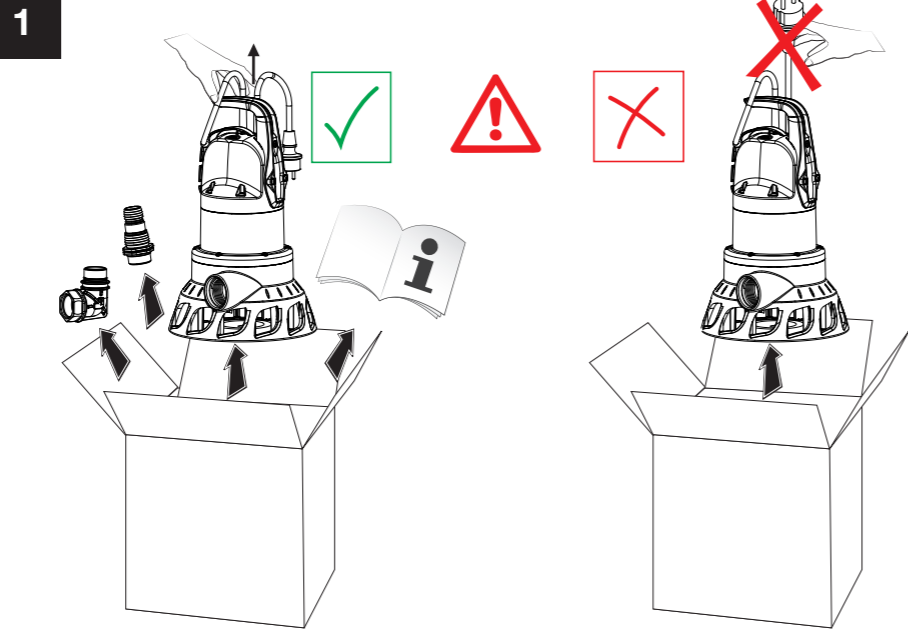

**QUICK GUIDE**

BRAND	MODEL	CE
Code 60171893.	Made in China	
Ser.No. 11517000003	1-230V 50 Hz	
P:1000W P:700 W	INS.CL.F	
In 4.2 A 12.5µF/450V	TF max 35°C	
IP X8 Qmax 260 l/min Hmax 12m	7 m	

**INSTALLATION**

**AFTER USE**